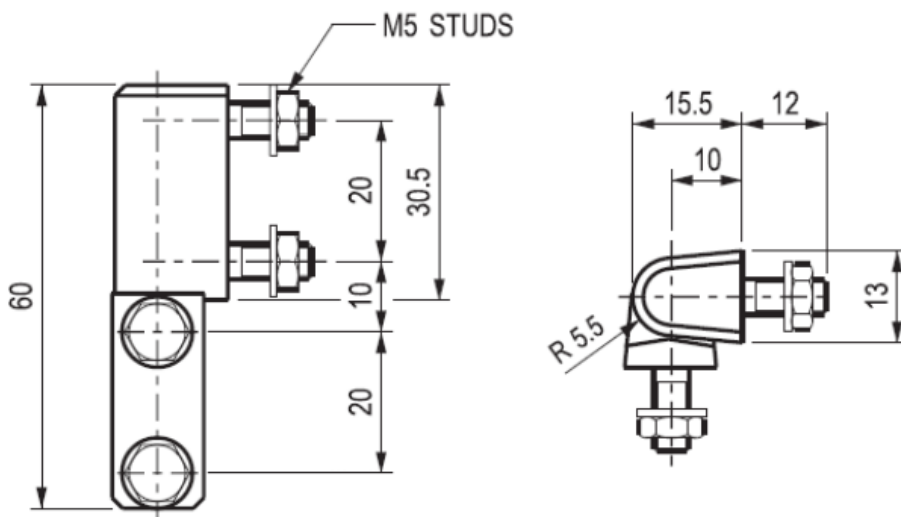

Product SPECIFICATION SHEET

2 STUD HINGE 60MM LONG

101-0126

ITEM CODE	DESCRIPTION	MATERIAL	FINISH
101-0126	60mm Pedestal Hinge complete with 5mm studs	Zinc Die Cast	Black Powder Coated

BRANCH CONTACT DETAILS