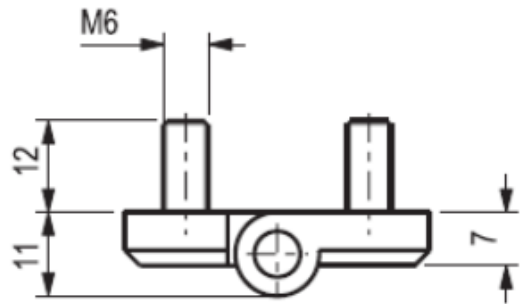

Product SPECIFICATION SHEET

PERANO 4 STUD BUTT HINGE

101-0168

ITEM CODE	DESCRIPTION	MATERIAL	FINISH
101-0168	Flush Mount Butt Hinge: 52mm x 40mm: M6 Studs Optional safety pin	Zinc Die Cast	Black Powder Coated