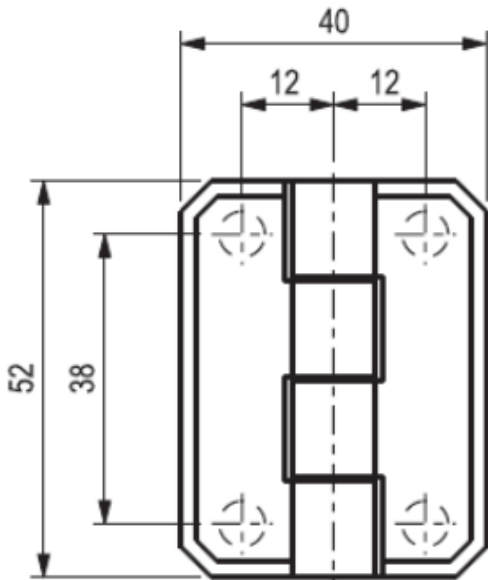

Product SPECIFICATION SHEET

PERANO 4 STUD BUTT HINGE

101-0168

ITEM CODE	DESCRIPTION	MATERIAL	FINISH
101-0168	Flush Mount Butt Hinge: 52mm x 40mm: M6 Studs Optional safety pin	Zinc Die Cast	Black Powder Coated