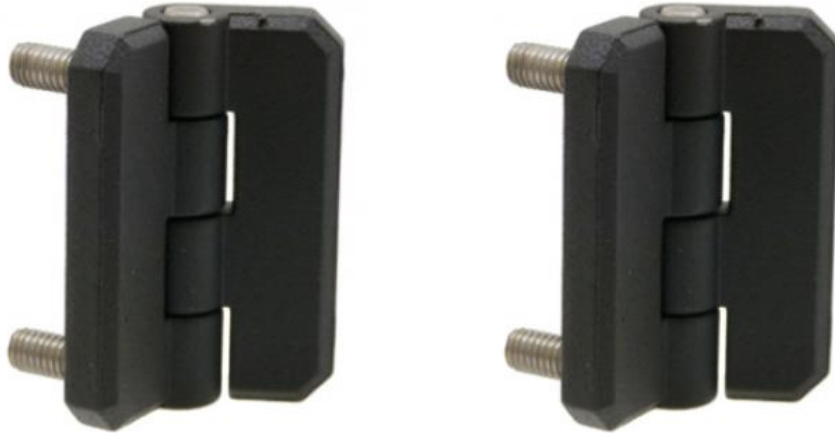

Product SPECIFICATION SHEET

PERANO 4 STUD BUTT HINGE

101-0168

ITEM CODE	DESCRIPTION	MATERIAL	FINISH
101-0168	Flush Mount Butt Hinge: 52mm x 40mm: M6 Studs Optional safety pin	Zinc Die Cast	Black Powder Coated