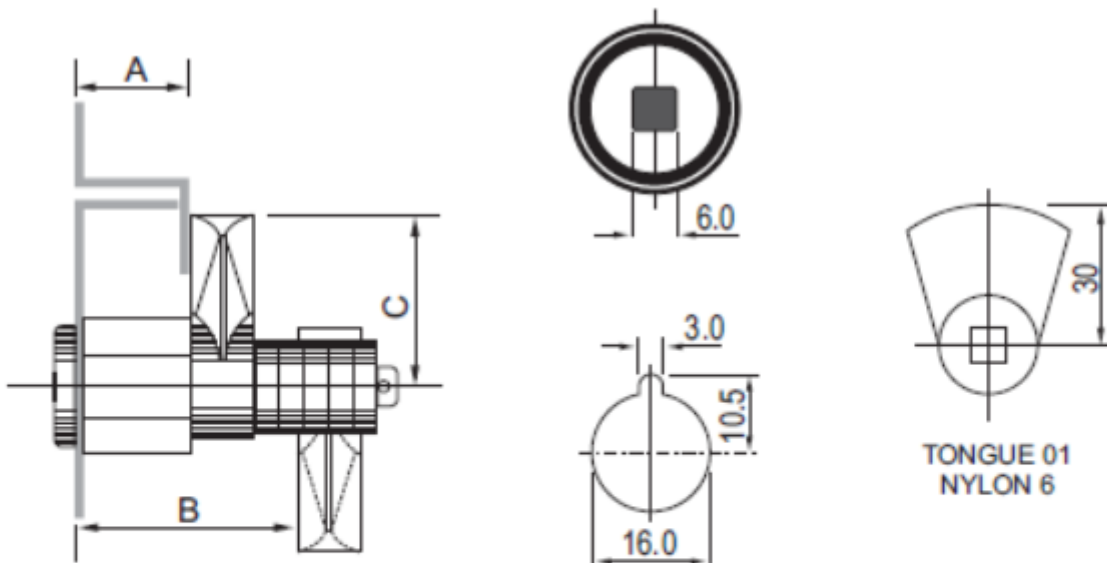

## 6MM SQ KEY LOCK 16mm HOLE

16-1401-01

16-1531-01

ITEM CODE	DESCRIPTION	MATERIAL	A	B	C
16-1401-01	6mm Square Drive	Zinc Die Cast	19	25	30
16-1531-01	6mm Square Drive	Zinc Die Cast	19	39	30