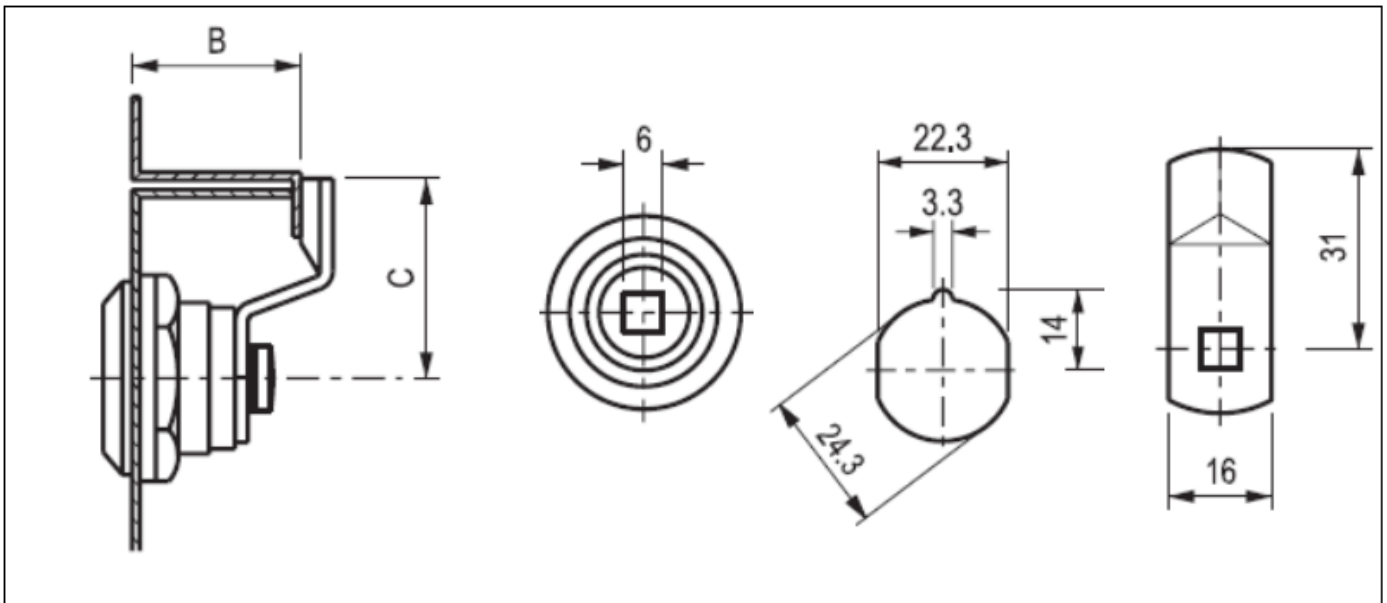

Product SPECIFICATION SHEET

PADLOCKABLE DINLOCK. 25x23mm, 6mm SQ KEY

25-5201-04MS

25-5251-04MS

25-5281-04MS

ITEM CODE	DESCRIPTION	MATERIAL	A	B	C
25-5201-04MS	6mm Square Drive	Zinc Die Cast	-	20	31
25-5251-04MS	6mm Square Drive	Zinc Die Cast	-	25	31
25-5281-04MS	6mm Square Drive	Zinc Die Cast	-	28	31