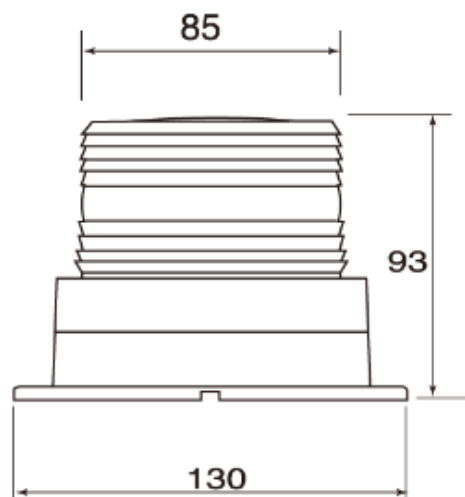

BRANCH CONTACT DETAILS

Johannesburg	010 202 3300
Germiston	011 418 9600
Cape Town	021 510 0710
Pinetown	031 700 4215
Riverhorse	031 492 4800

NATIONAL CALL CENTRE

Sales	010 202 3400
Technical	010 202 3500

www.acdc.co.za