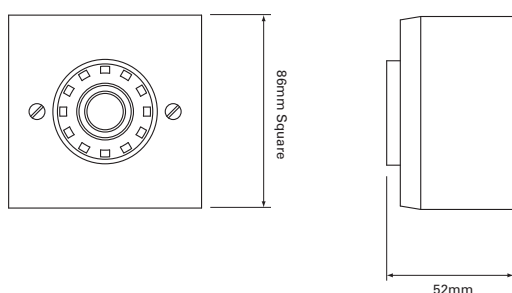

### Dimensions

### Technical Specification

<b>Voltage</b>	9-15Vdc 18-28Vdc
<b>Current</b>	18 mA (Typical Tone 3)
<b>Sound Output</b>	97dB(A) (Typical Tone 3)
<b>Tones</b>	32
<b>Volume Control</b>	10dB
<b>Monitoring</b>	Reverse polarity
<b>Temperature</b>	- 10°C to + 55°C
<b>Protection</b>	IP21C (with back box)
<b>Construction</b>	ABS
<b>Weight</b>	0.11Kg
<b>Colours</b>	Red or white