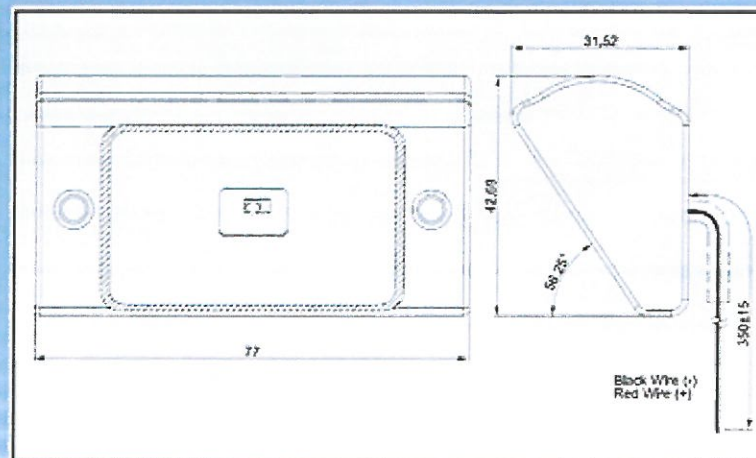

### FEATURES

- Ideal for Yachts and Powerboats up to 12 meters.
- Attractive, ultra power saving and reliable.
- Sold in pairs.
- Meet standard of USCG & ABYCA-16
- IP: 67

### SPECIFICATION

- Rating: 9-33V DC Multi-Voltage  
Red: 0.08A @ 12V / 1W ; Green: 0.11A @ 12V / 1.3W
- LED: 1 pc, 1W, red / green
- Minimum Visible Distance: 2 Nautical Miles
- View Angle: 112.5°
- Housing: AL6063 Anodized black
- Lens: PC
- Operation Temperature : -30°C ~ +85°C
- Pre-wired with 35cm cable