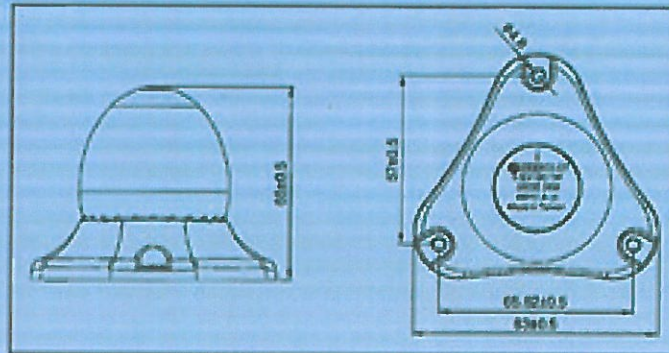

3NM

2NM

2NM

C2-127

USCG

ABYC
A-16

LED ALL ROUND / ANCHOR LAMP

FEATURES

- Ideal for commercial and recreational vessels.
- Ultra low current draw.
- Completely maintenance free
- Shock, vibration and impact resistant.
- Safe and easy to be installed.
- Sealed within the base or Aluminum pole.
- Available pole length: 8", 12", 24".
- Approvals: USCG & ABYC A-16
- IP: 66

OPERATION

- Connect wires to power source.

SPECIFICATION

- Rating: 9~30V DC Multi-voltage / 0.1A@
12V / 1.2W
- LED: 1pc. 1W, red / green / white (5000-6300K)
- Minimum Visible Distance: 2 or 3 nautical miles
- Housing: PC, black / white
- Lens: PMMA, clear / red / green
- Operation Temperature : -20°C ~ +60°C
- Pre-wired with 2M cable
- Size: 83(L) x 83(W) x 65 / 204.89(8") /
305.69(12") / 610.7(24") (H) mm