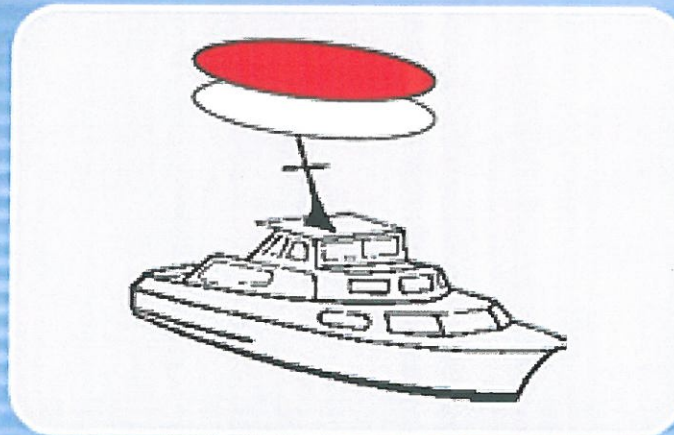

3NM

2NM

2NM

C2-127

USCG

ABYC
A-16

LED ALL ROUND / ANCHOR LAMP

FEATURES

- Ideal for commercial and recreational vessels.
- Ultra low current draw.
- Completely maintenance free
- Shock, vibration and impact resistant.
- Safe and easy to be installed.
- Sealed within the base or Aluminum pole.
- Available pole length: 8", 12", 24".
- Approvals: USCG & ABYC A-16
- IP: 66

OPERATION

- Connect wires to power source.

SPECIFICATION

- Rating: 9~30V DC Multi-voltage / 0.1A@
12V / 1.2W
- LED: 1pc. 1W, red / green / white (5000-6300K)
- Minimum Visible Distance: 2 or 3 nautical miles
- Housing: PC, black / white
- Lens: PMMA, clear / red / green
- Operation Temperature : -20°C ~ +60°C
- Pre-wired with 2M cable
- Size: 83(L) x 83(W) x 65 / 204.89(8") /
305.69(12") / 610.7(24") (H) mm