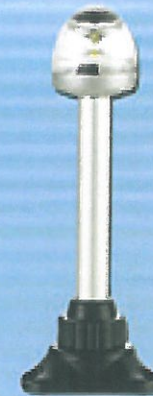

C2-127

USCG

ABYC
A-16

LED ALL ROUND / ANCHOR LAMP

FEATURES

- Ideal for commercial and recreational vessels.
- Ultra low current draw.
- Completely maintenance free
- Shock, vibration and impact resistant.
- Safe and easy to be installed.
- Sealed within the base or Aluminum pole.
- Available pole length: 8", 12", 24".
- Approvals: USCG & ABYC A-16
- IP: 66

OPERATION

- Connect wires to power source.

SPECIFICATION

- Rating: 9~30V DC Multi-voltage / 0.1A@
  12V / 1.2W
- LED: 1pc. 1W, red / green / white (5000-6300K)
- Minimum Visible Distance: 2 or 3 nautical miles
- Housing: PC, black / white
- Lens: PMMA, clear / red / green
- Operation Temperature : -20°C ~ +60°C
- Pre-wired with 2M cable
- Size: 83(L) x 83(W) x 65 / 204.89(8") /
  305.69(12") / 610.7(24") (H) mm

8"