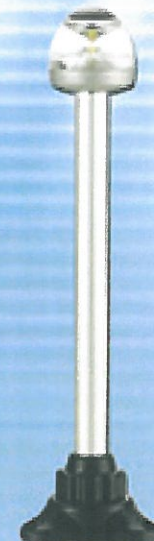

3NM

2NM

2NM

C2-127

USCG

ABYC
A-16

LED ALL ROUND / ANCHOR LAMP

FEATURES

- Ideal for commercial and recreational vessels.
- Ultra low current draw.
- Completely maintenance free
- Shock, vibration and impact resistant.
- Safe and easy to be installed.
- Sealed within the base or Aluminum pole.
- Available pole length: 8", 12", 24".
- Approvals: USCG & ABYC A-16
- IP: 66

OPERATION

- Connect wires to power source.

SPECIFICATION

- Rating: 9~30V DC Multi-voltage / 0.1A@
12V / 1.2W
- LED: 1pc. 1W, red / green / white (5000-6300K)
- Minimum Visible Distance: 2 or 3 nautical miles
- Housing: PC, black / white
- Lens: PMMA, clear / red / green
- Operation Temperature : -20°C ~ +60°C
- Pre-wired with 2M cable
- Size: 83(L) x 83(W) x 65 / 204.89(8") /
305.69(12") / 610.7(24") (H) mm

8"

12"

24"