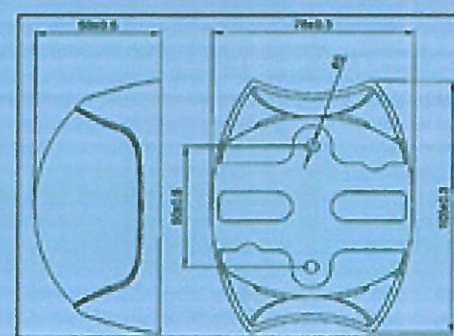

OPERATION

- Connect wires to power source.

SPECIFICATION

- Rating: 9~33V DC Multi-Voltage / 0.14A@12V / 1.7W max
- LED: 2pcs, 1W, white / red / green
- Housing: PC, black / white
- Lens: PMMA, clear / red / green
- Operation Temperature : -20°C ~ +60°C
- Pre-wired with 2M cable

GL:

NL:

	Masthead Lamp	Port Lamp	Starboard Lamp	Stern Lamp
Part No.	① C2-128GLD-W1	② C2-128GLR-R1	③ C2-128GLG-G1	④ C2-128GLD-W2
	① C2-128NLD-W1	② C2-128NLR-R1	③ C2-128NLG-G1	④ C2-128NLD-W2
Lens Color	Clear	Red	Green	Clear
View Angle	225°	112.5°	112.5°	135°
Minimum visible distance	3 NM	2 NM	2 NM	2 NM