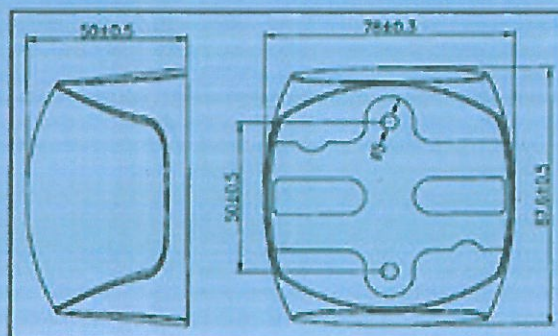

OPERATION

- Connect wires to power source.

SPECIFICATION

- Rating: 9~33V DC Multi-Voltage / 0.14A@12V / 1.7W max
- LED: 2pcs, 1W, white / red / green
- Housing: PC, black / white
- Lens: PMMA, clear / red / green
- Operation Temperature : -20°C ~ +60°C
- Pre-wired with 2M cable

GL:

NL:

	Masthead Lamp	Port Lamp	Starboard Lamp	Stern Lamp
Part No.	① C2-128GLD-W1	② C2-128GLR-R1	③ C2-128GLG-G1	④ C2-128GLD-W2
	① C2-128NLD-W1	② C2-128NLR-R1	③ C2-128NLG-G1	④ C2-128NLD-W2
Lens Color	Clear	Red	Green	Clear
View Angle	225°	112.5°	112.5°	135°
Minimum visible distance	3 NM	2 NM	2 NM	2 NM