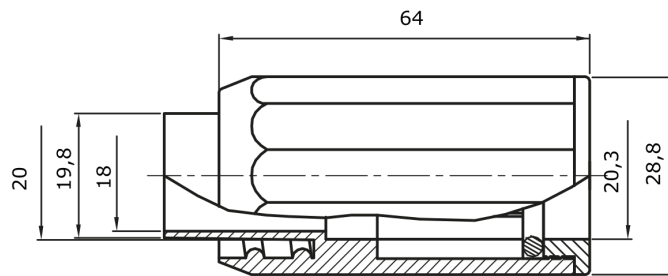

Routing components for rigid protective conduits with IP40 and IP67 protection degree.

Colour	Grey RAL 7035	IP degree	IP65
Conduits Ø (mm)	20	Sheath Ø (mm)	20
Type of material	Halogen-free in compliance with EN 50267-2-2	Electrocod	21221

DIMENSIONAL

TECHNICAL SYMBOLOGY

IP65

STANDARDS/APPROVALS

GEWISS S.p.A. Via A. Volta, 1
24069 Cenate Sotto - Bergamo - Italy
tel. +39 035 94 61 11 fax +39 035 94 69 09

www.gewiss.com
sat@gewiss.com
Last update 08/02/2017

Data, measures, designs and pictures are shown only as informativ purposes, and could be changed without previous notice