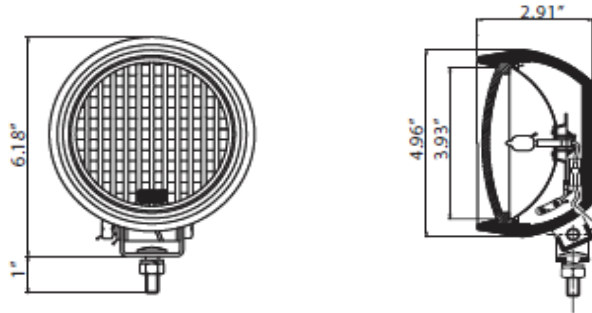

# Product SPECIFICATION SHEET

E91001

Featuring a PAR36 rubber housing and 55-watt H3 halogen bulb, these flood beam worklamps produce all the light you need to get the job done safely.

PART NO.	VOLTAGE	AMPS	RAW LUMENS	EFFECTIVE LUMENS	TYPE
E91001	12	4.1	900	900	Flood

## Features and Benefits

- H3 halogen bulb - 55W
- Easy bulb replacement
- Rubber PAR36 housing
- Toughened Glass Lens
- Warranty: 1 year
- Spare Lamp Code H3-55-12VDC