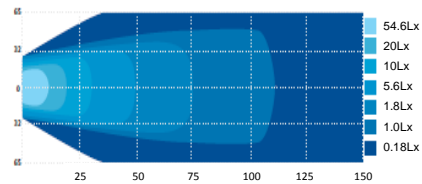

BRANCH CONTACT DETAILS

Johannesburg	010 202 3300
Germiston	011 418 9600
Cape Town	021 510 0710
Pinetown	031 700 4215
Riverhorse	031 492 4800

NATIONAL CALL CENTRE

Sales 010 202 3400
Technical 010 202 3500

www.acdc.co.za