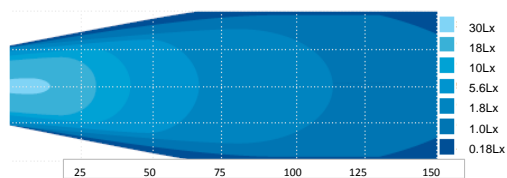

BRANCH CONTACT DETAILS

Johannesburg	010 202 3300
Germiston	011 418 9600
Cape Town	021 510 0710
Pinetown	031 700 4215
Riverhorse	031 492 4800

NATIONAL CALL CENTRE

Sales 010 202 3400
Technical 010 202 3500

www.acdc.co.za