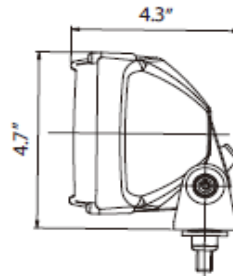

Product SPECIFICATION SHEET

E91064

Using 55-watt H3 halogen bulbs, these twin beam worklamps produce all the light you need to get the job done safely. Choose either flood or spot beam patterns.

PART NO.	VOLTAGE	AMPS	RAW LUMENS	EFFECTIVE LUMENS	TYPE
E91064	12	9.4	1850	1800	Flood