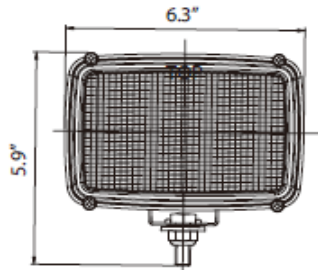

Product SPECIFICATION SHEET

E91064

Using 55-watt H3 halogen bulbs, these twin beam worklamps produce all the light you need to get the job done safely. Choose either flood or spot beam patterns.

PART NO.	VOLTAGE	AMPS	RAW LUMENS	EFFECTIVE LUMENS	TYPE
E91064	12	9.4	1850	1800	Flood

Features and Benefits

- Twin beam
- H3 halogen bulb - 55W
- Reinforced nylon housing
- Toughened glass lens
- Spare Lamp Code H3-55-12VDC

BRANCH CONTACT DETAILS

Johannesburg	010 202 3300
Germiston	011 418 9600
Cape Town	021 510 0710
Pinetown	031 700 4215
Riverhorse	031 492 4800