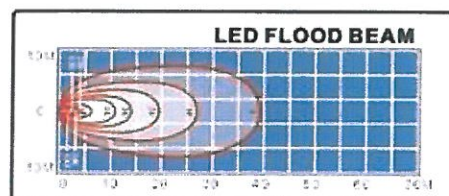

Light Pattern: