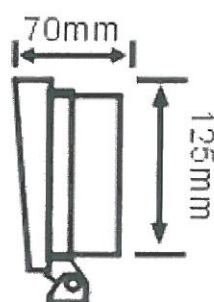

Product name:EA9840-9

Specification:

- Lamp: 3W*9LED
- Maximum beam: 2,160 Lm
- Color temperature: 6,000K
- Working voltage: DC 10V-30V
- Operating temperature: -30°C+50°C
- Body material: Die cast Aluminum
- Lens material: Acrylic resin
- Beam angle P/F: 20° /55°
- Life time: 20,000-50,000 Hr
- Waterproof grade: IP67

Light Pattern:

125X125X70