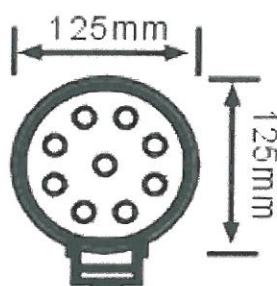

Product name:EA9840-9

Specification:

- Lamp: 3W*9LED
- Maximum beam: 2,160 Lm
- Color temperature: 6,000K
- Working voltage: DC 10V-30V
- Operating temperature: -30°C+50°C
- Body material: Die cast Aluminum
- Lens material: Acrylic resin
- Beam angle P/F: 20° /55°
- Life time: 20,000-50,000 Hr
- Waterproof grade: IP67

Light Pattern:

125X125X70