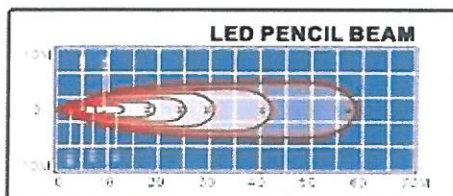

Light Pattern: