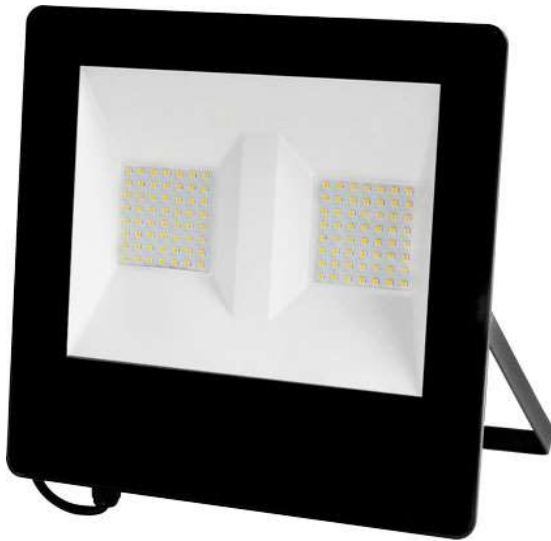

TECHNICAL INFORMATION

Supply Voltage	85-265Vac
Wattage	100W
Fitting Base	n/a
Dimmable	No
Lumens	80lm/W
Power Factor	0,95
Estimated Life Span	35000hrs
Warranty	2 Years
Colour Rendering Index	75
Glare rating	n/a
Protection Rating	IP 65
Beam Angle	120°

DIMENSIONS

Packing Includes	Mounting Bracket
Weight	
Height (mm)	285mm
Width (mm)	283mm
Depth (mm)	28mm
Cut Out (mm)	n/a

GENERAL INFORMATION

Die Cast Aluminium
Requires Surge Protection
Maintenance free