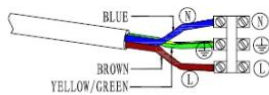

GENERAL INFORMATION

Die Cast Aluminium
Requires Surge Protection
Maintenance free