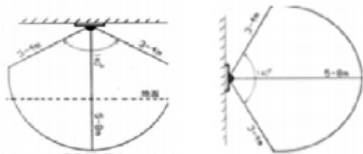

PRODUCT SPECIFICATION SHEET

Direct Service • Dynamic Solutions

FL3-DC-30W-*-*

GENERAL INFORMATION

DC LED Floodlight

Fitting colour:	Grey
-----------------	------

TECHNICAL INFORMATION

Supply Voltage	12VDC/24VDC/48VDC
Wattage	30W
Colour Temp	CW/WW
Dimmable	No
Lumens	75lm/W
Power Factor	0.95
Estimated Life Span	35000hrs
Warranty	2 Years
Colour Rendering Index	75
Operating Temp.	-20~40°
Protection Rating	IP 65
Beam Angle	120°

Distance (m)	Illuminance (lx)	Cutoff (m)
1	343.2	8.1
3	87.5	10.5
5	23.6	12.2

DIMENSIONS

Packing Includes	Mounting Bracket
Weight	3kg
Height (mm)	185mm
Width (mm)	230mm
Depth (mm)	140mm
Cut Out (mm)	n/a

GENERAL INFORMATION