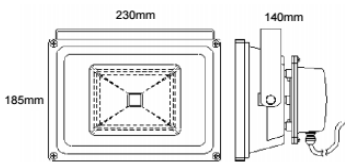

PRODUCT SPECIFICATION SHEET

Direct Service • Dynamic Solutions

FL3-DC-30W-*-*

GENERAL INFORMATION

DC LED Floodlight

Fitting colour:	Grey
-----------------	------

TECHNICAL INFORMATION

Supply Voltage	12VDC/24VDC/48VDC
Wattage	30W
Colour Temp	CW/WW
Dimmable	No
Lumens	75lm/W
Power Factor	0.95
Estimated Life Span	35000hrs
Warranty	2 Years
Colour Rendering Index	75
Operating Temp.	-20~40°
Protection Rating	IP 65
Beam Angle	120°

Distance (m)	Illuminance (lx)	Cutoff (m)
1	343.2	8.1
3	87.5	10.5
5	23.6	12.2

DIMENSIONS

Packing Includes	Mounting Bracket
Weight	3kg
Height (mm)	185mm
Width (mm)	230mm
Depth (mm)	140mm
Cut Out (mm)	n/a

GENERAL INFORMATION