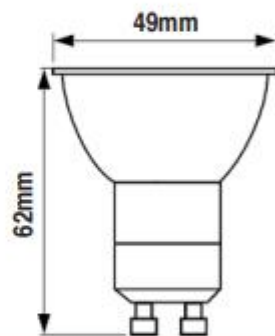

Product SPECIFICATION SHEET

230VAC 6W GU10 DOWN LIGHT

	230V
	> 0.5
	> 50
	GU10
	110°
	35 000h

ADDITIONAL INFORMATION

- Replaces traditional Dichroic lamps
- Good for illuminating area due to the wide beam angle
- Supplied in packs of 5