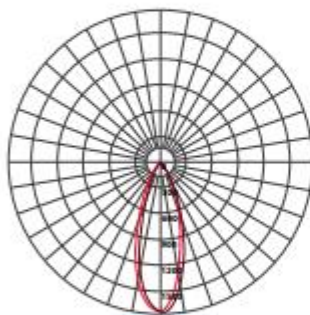

Product SPECIFICATION SHEET

230VAC 6W GU10 DOWN LIGHT

	230V
	> 0.5
	> 50
	GU10
	110°
	35 000h

ADDITIONAL INFORMATION

- Replaces traditional Dichroic lamps
- Good for illuminating area due to the wide beam angle
- Supplied in packs of 5

SUGGESTED APPLICATIONS

Code	Wattage	Lumens	Colour Temperature
LED-GU10-3W-WW/5	3W	240lm	3000K
LED-GU10-3W-CW/5	3W	240lm	4000K
LED-GU10-3W-DL/5	3W	240lm	6000K
LED-GU10-6W-WW/5	6W	480lm	3000K
LED-GU10-6W-CW/5	6W	480lm	4000K
LED-GU10-6W-DL/5	6W	480lm	6000K