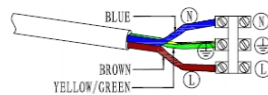

DIMENSIONS

5W Dimensions	Ø110x55mm
5W Cut Out	Ø80mm
12W Dimensions	Ø180x65
12W Cut Out	Ø145
20W Dimensions	Ø190x75
20W Cut Out	Ø175

GENERAL INFORMATION

Requires Surge Protection